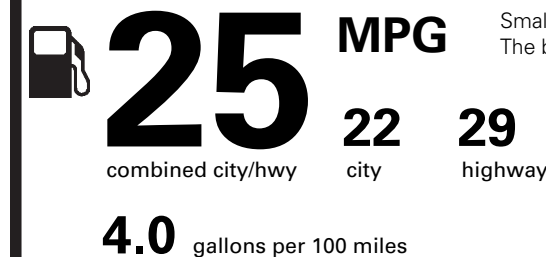

Fuel Economy

Small SUVs range from 16 to 120 MPG. The best vehicle rates 136 MPGe.

You spend **$500**

more in fuel costs over 5 years compared to the average new vehicle.

Annual fuel cost **$1,600**