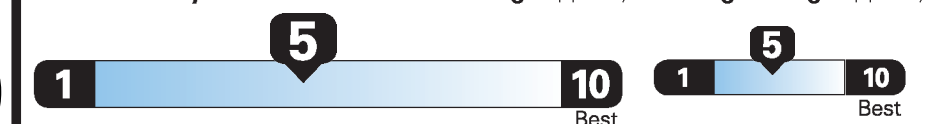

Fuel Economy & Greenhouse Gas Rating (tailpipe only) Smog Rating (tailpipe only)

This vehicle emits 361 grams CO₂ per mile. The best emits 0 grams per mile (tailpipe only). Producing and distributing fuel also create emissions; learn more at fueleconomy.gov.

Actual results will vary for many reasons, including driving conditions and how you drive and maintain your vehicle. The average new vehicle gets 27 MPG and costs $7,500 to fuel over 5 years. Cost estimates are based on 15,000 miles per year at $2.70 per gallon. MPGe is miles per gasoline gallon equivalent. Vehicle emissions are a significant cause of climate change and smog.

fueleconomy.gov

Calculate personalized estimates and compare vehicles

Smartphone QR Code

GOVERNMENT 5-STAR SAFETY RATINGS

Overall Vehicle Score ★★★★★

Based on the combined ratings of frontal, side and rollover. Should ONLY be compared to other vehicles of similar size and weight.

Frontal Crash ★★★★★
Driver Passenger ★★★★★

Based on the risk of injury in a frontal impact. Should ONLY be compared to other vehicles of similar size and weight.

Side Crash ★★★★★
Front seat ★★★★★
Rear seat ★★★★★

Based on the risk of injury in a side impact.

Rollover ★★★★★

Based on the risk of rollover in a single-vehicle crash.

Star ratings range from 1 to 5 stars (★★★★★), with 5 being the highest.

Source: National Highway Traffic Safety Administration (NHTSA).

www.safercar.gov or 1-888-327-4236

THE LINCOLN WAY™ APP

Your Dashboard of Services & Features

1. Download the Lincoln Way app* and you can:
2. Remotely start, lock and unlock your vehicle
   - Locate your vehicle and check approximate fuel range
   - Receive vehicle health alerts

The Lincoln Connect™ modem is active and sending vehicle data (e.g., diagnostics) to Lincoln. See in-vehicle Settings for connectivity options.

Lincoln Protect™

Insist on Lincoln Protect! The only extended service plan fully backed by Lincoln and honored at every Lincoln dealership in the U.S., Canada and Mexico. See your Lincoln dealer or visit www.LincolnOwner.com

WARNING: Operating, servicing and maintaining a passenger vehicle, pickup truck, van, or off-road vehicle can expose you to chemicals including engine exhaust, carbon monoxide, phthalates, and lead, which are known to the State of California to cause cancer and birth defects or other reproductive harm. To minimize exposure, avoid breathing exhaust, do not idle the engine except as necessary, service your vehicle in a well-ventilated area and wear gloves or wash your hands frequently when servicing your vehicle. For more information go to www.P65Warnings.ca.gov/passenger-vehicle.

SCAN OR TEXT 5LLUL25428 TO 59173

Msg & Data rates may apply. Text HELP for help

www.lincoln.com/help/privacy-terms/